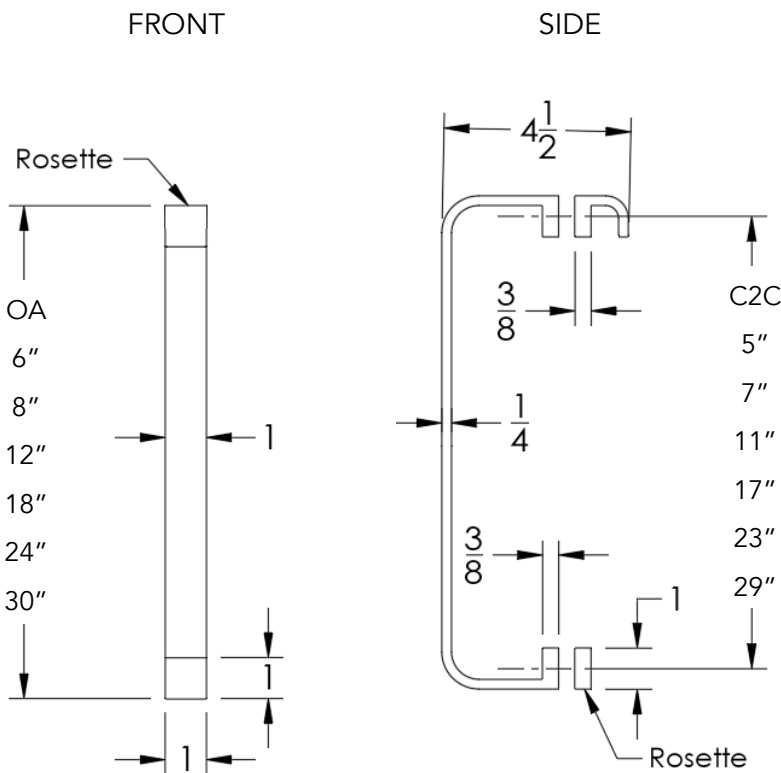

neelnox

LET
THERE
BE **DESIGN.**

FEATURES

- Premium 304 Grade Stainless Steel
- Solid Mount Construction
- Concealed Installation Hardware
- Solid End Cap provided for side opposite to the door for a seamless look

Single Door Handle with Knob

COLLECTION PENINSULAR

SINGLE DOOR HANDLE WITH KNOB

Model	Product	Finishes Available
PSL-SDKN-XX-GR	Single Door Handle With Knob	Multiple finishes available. Over 23 finishes to choose from.

OA	C2C	MODEL
6"	5"	PSL-SDKN6-GR
8"	7"	PSL-SDKN8-GR
12"	11"	PSL-SDKN12-GR
18"	17"	PSL-SDKN18-GR
24"	23"	PSL-SDKN24-GR
30"	29"	PSL-SDKN30-GR

Installation Notes: Center to center hole drilling dimension are same as mentioned in column. Diameter of glass hole for installation is 1/2".

Standard hardware supplied can accommodate glass thicknesses 1/4" to 1/2". Please contact us for custom hardware in case glass thickness exceeds 1/2".

Dimensions in inches

NOTE: Dimensions subject to change without notice.